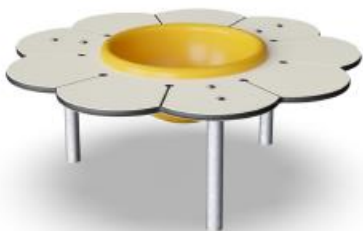

DAISY DESK WITH BOWL

MD6003

Item no. MD6003-3410P	
General Product Information	
Dimensions LxWxH	99 x 99 x 38 cm
Age Group	6m +
Play Capacity	3 children
Colour Options