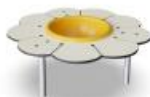

DAISY DESK WITH BOWL

MD6003

Item no. MD6003-3410P	
General Product Information	
Dimensions LxWxH	99 x 99 x 38 cm
Age Group	6m +
Play Capacity	3 children
Colour Options